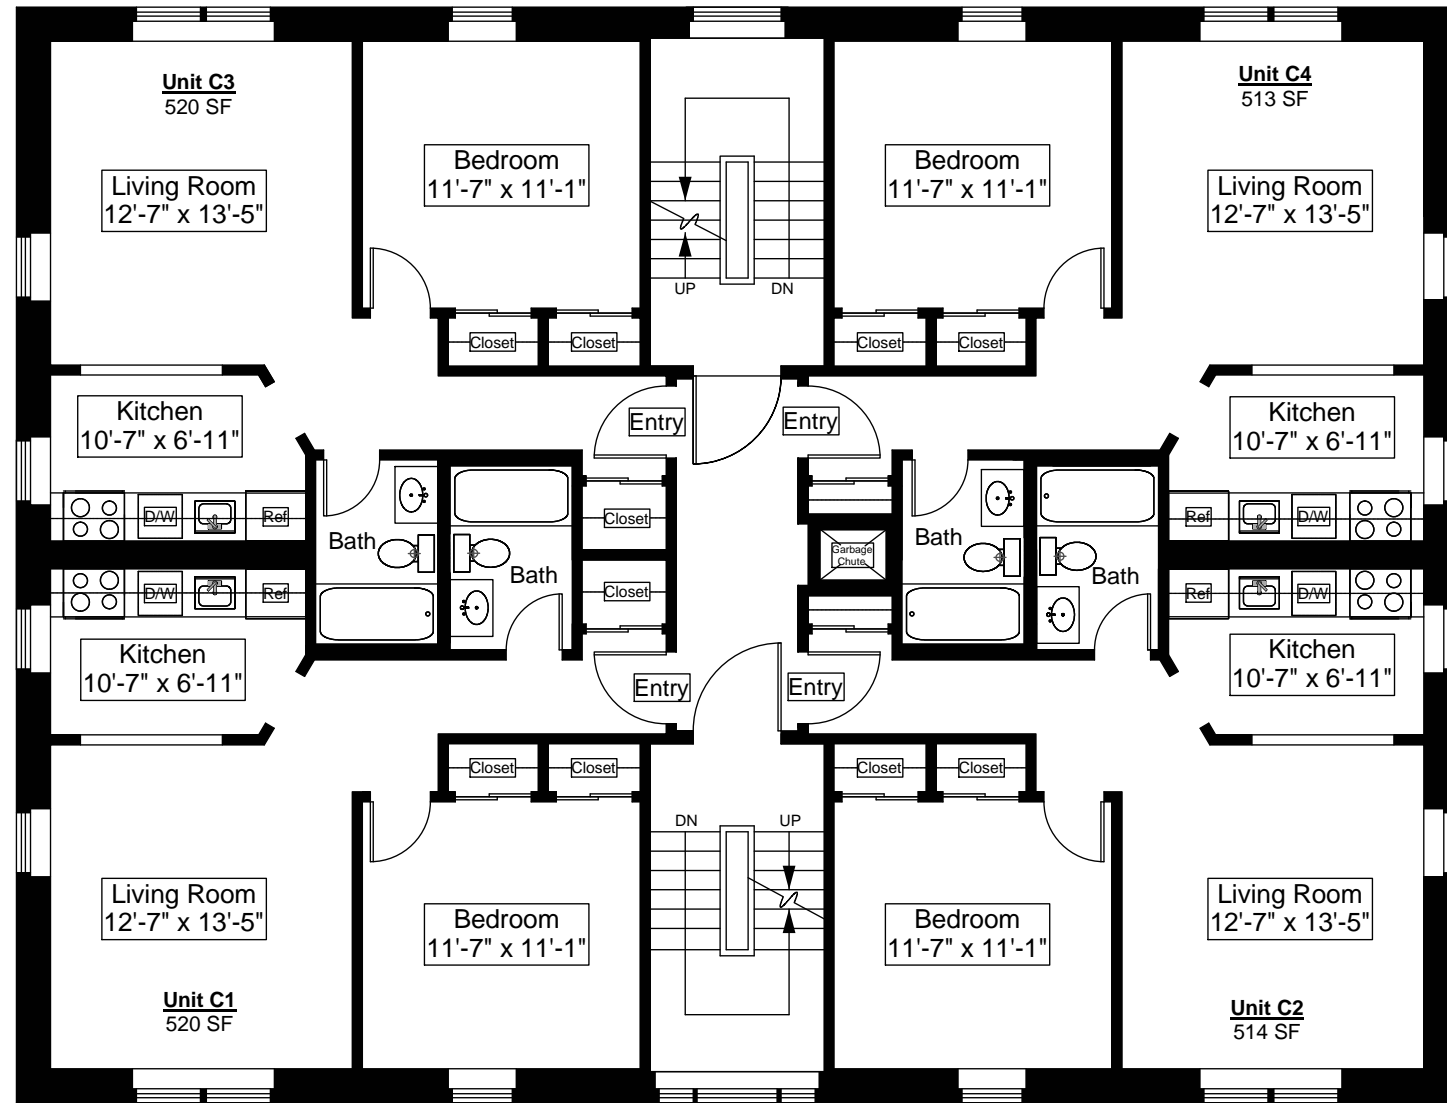

PRINT DATE:
August 2009

PROJECT NAME:
Rental Property

PROJECT ADDRESS:
204 Neponset Valley
Parkway
Hyde Park, MA

Third Floor Plan
Ceiling Height = 8'-7"

204 Neponset Valley Parkway, Hyde Park, MA 02136

SCALE: 1/8" = 1'-0"