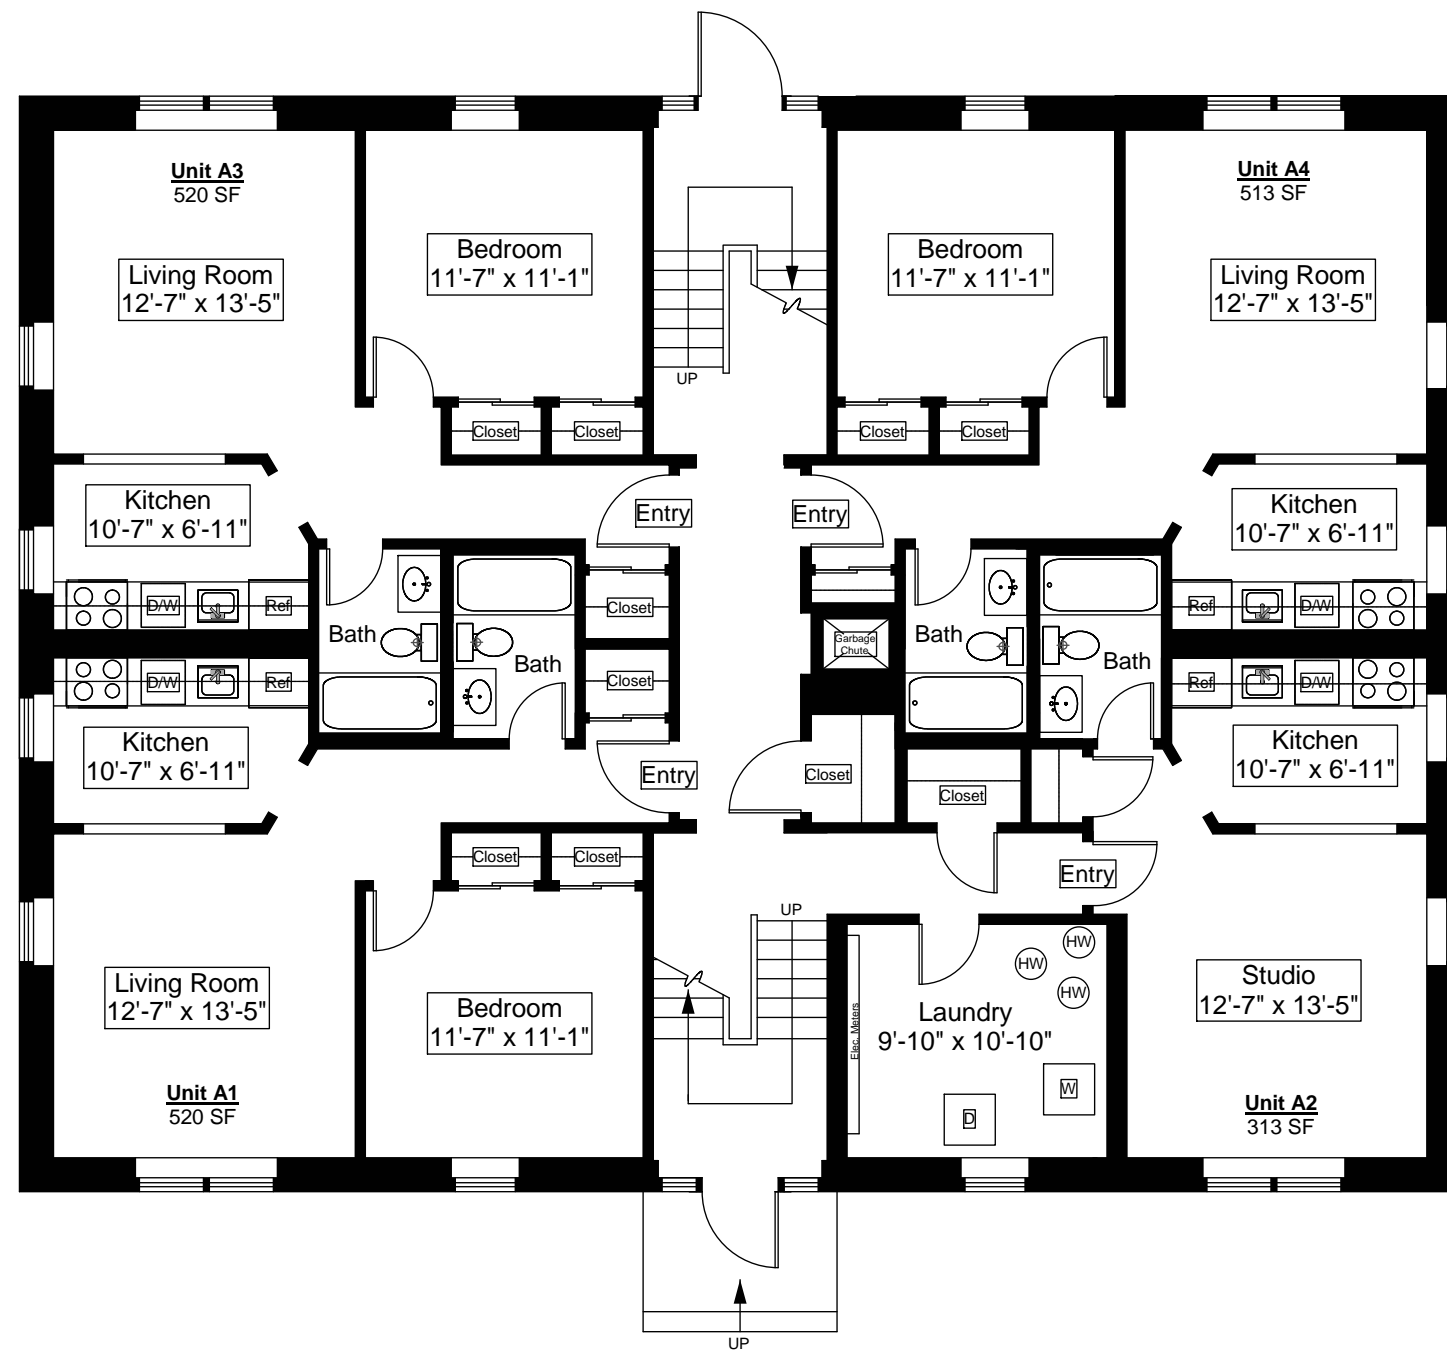

PRINT DATE:
August 2009

PROJECT NAME:
Rental Property

PROJECT ADDRESS:
204 Neponset Valley
Parkway
Hyde Park, MA

First Floor Plan
Ceiling Height = 8'-7"

204 Neponset Valley Parkway, Hyde Park, MA 02136

SCALE: 1/8" = 1'-0"