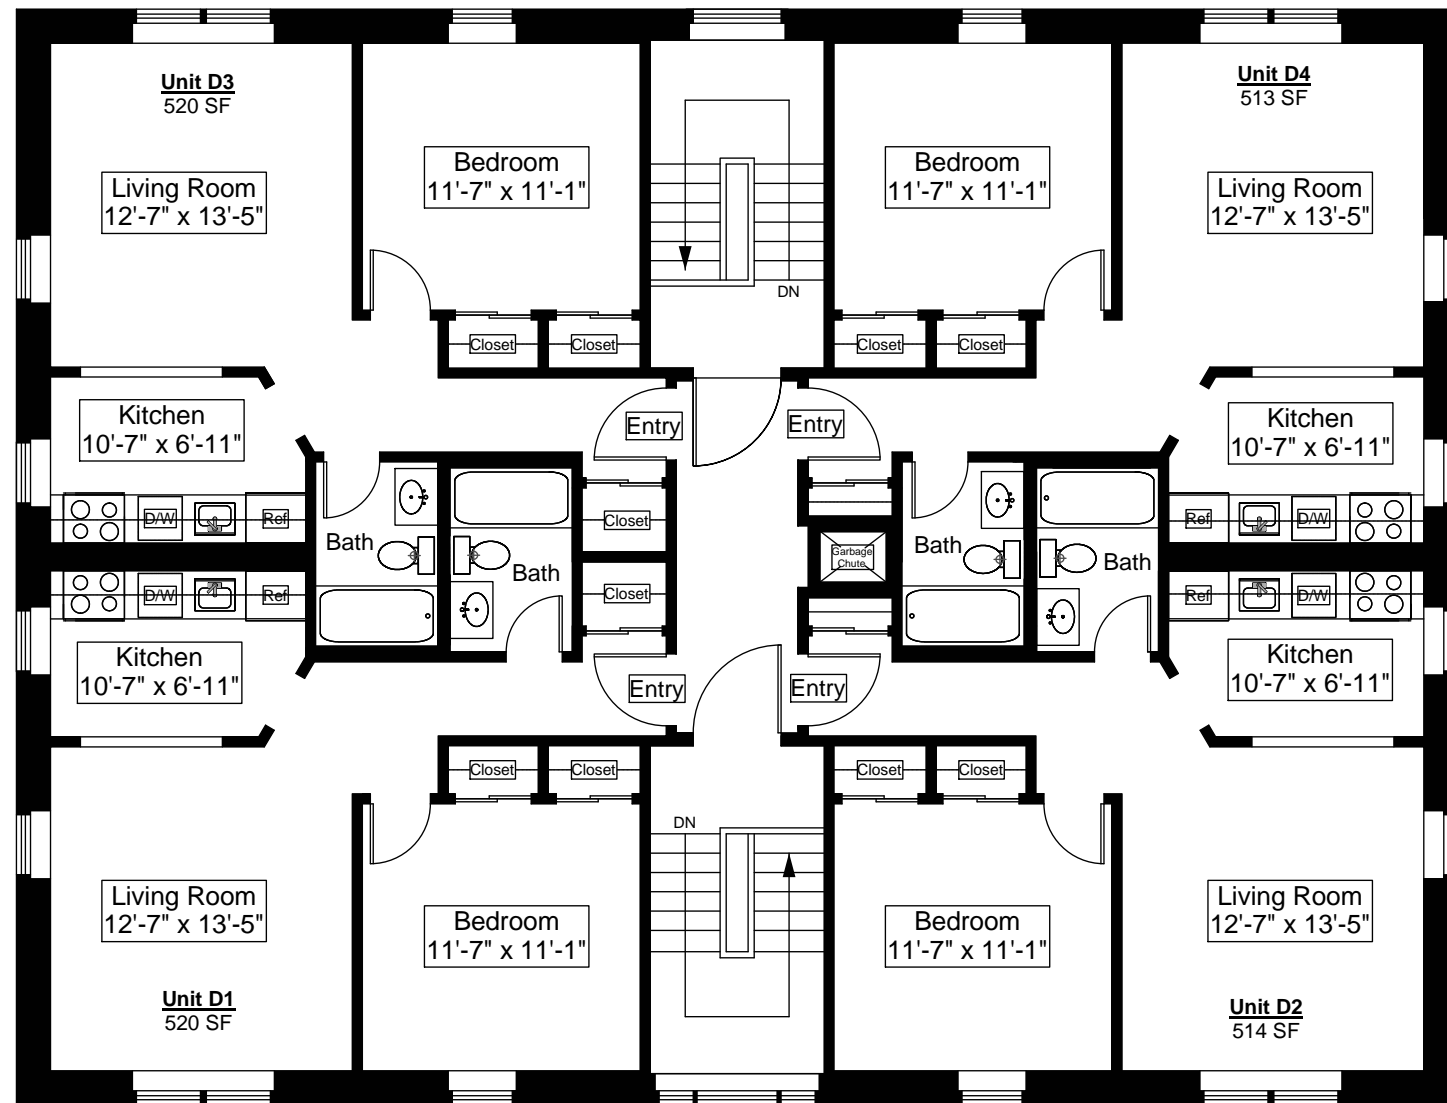

PRINT DATE:
August 2009

PROJECT NAME:
Rental Property

PROJECT ADDRESS:
204 Neponset Valley
Parkway
Hyde Park, MA

4

Fourth Floor Plan
Ceiling Height = 8'-7"

204 Neponset Valley Parkway, Hyde Park, MA 02136

SCALE: 1/8" = 1'-0"